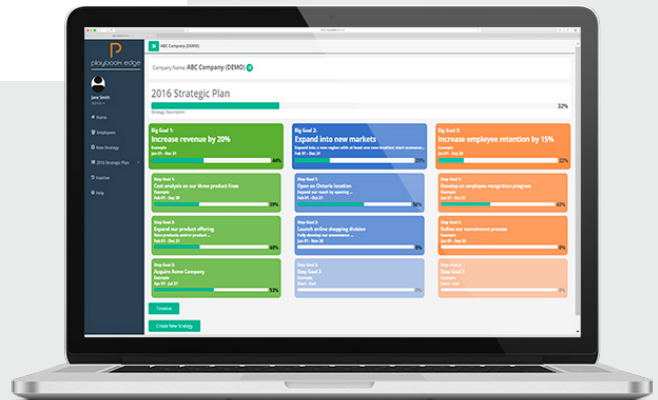

How it Works

One-day guided digital team workshop

- Review your organization's purpose
- Confront reality by looking at your organization's current state
- Establish your most important goals for success
- Remove road blocks to the execution of your strategy
- Set your rhythm of accountability to keep your plan on track

One-year subscription to Playbook Edge

- This is your online strategy execution tool
- Here you will track the progress of your plan live
- Here your team will be accountable to get things done

Strategy coach

- After your workshop, you'll have a one-hour call with your personal strategy coach
- Together we'll review your plan to ensure you are set up for success